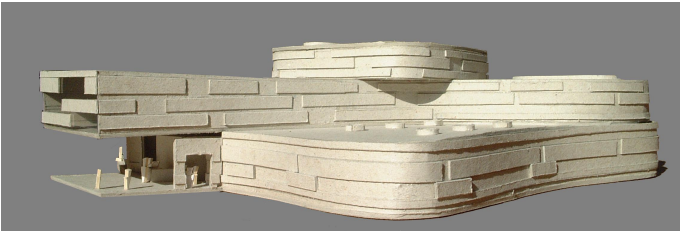

■ Pedestrian  
■ Vehicular

■ Gardens / planting  
■ Market stalls / retail  
■ Performance areas

Competition for new Library and  
 Cultural Centre  
 Sittingbourne, Kent  
 April, 2002  
 Boyarsky Murphy Architects  
 Schematics and Models